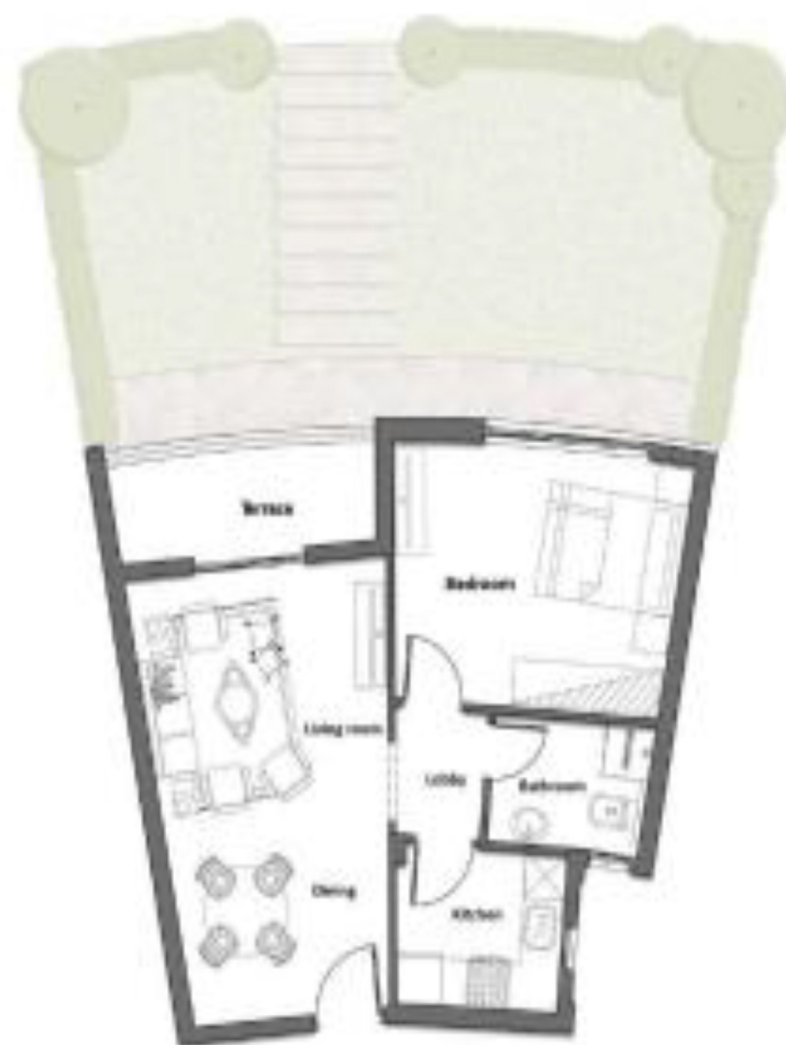

الطرف الثاني

الطرف الأول

TYPE D

UNIT CODE	NOR-D1/3-203
UNIT NO	D1-3-3-2
ROOF AREA (M ²)	50
BUILT UP AREA (M ²)	65

Living room	3.60 * 3.50
Dining	3.10 * 2.40
Terrace	3.85 * 1.40
Kitchen	2.40 * 2.10
Lobby	1.20 * 1.70
Bathroom	2.25 * 1.80
Bedroom	4.10 * 3.40

21 Swimming Pools

100% of units have water front

240 rooms hotel

34,650 sqm mall

18,000 sqm
Crystal Lagoon

TYPE D

UNIT CODE	NOR-D1/3-103
UNIT NO	D1-3-3-1

الطرف الثاني

الطرف الأول

TYPE D

UNIT CODE	NOR-D1/3-103
UNIT NO	D1-3-3-1
BUILT UP AREA (M ²)	65

Living room	3.60 * 3.50
Dining	3.10 * 2.40
Terrace	3.85 * 1.40
Kitchen	2.40 * 2.10
Lobby	1.20 * 1.70
Bathroom	2.25 * 1.80
Bedroom	4.10 * 3.40