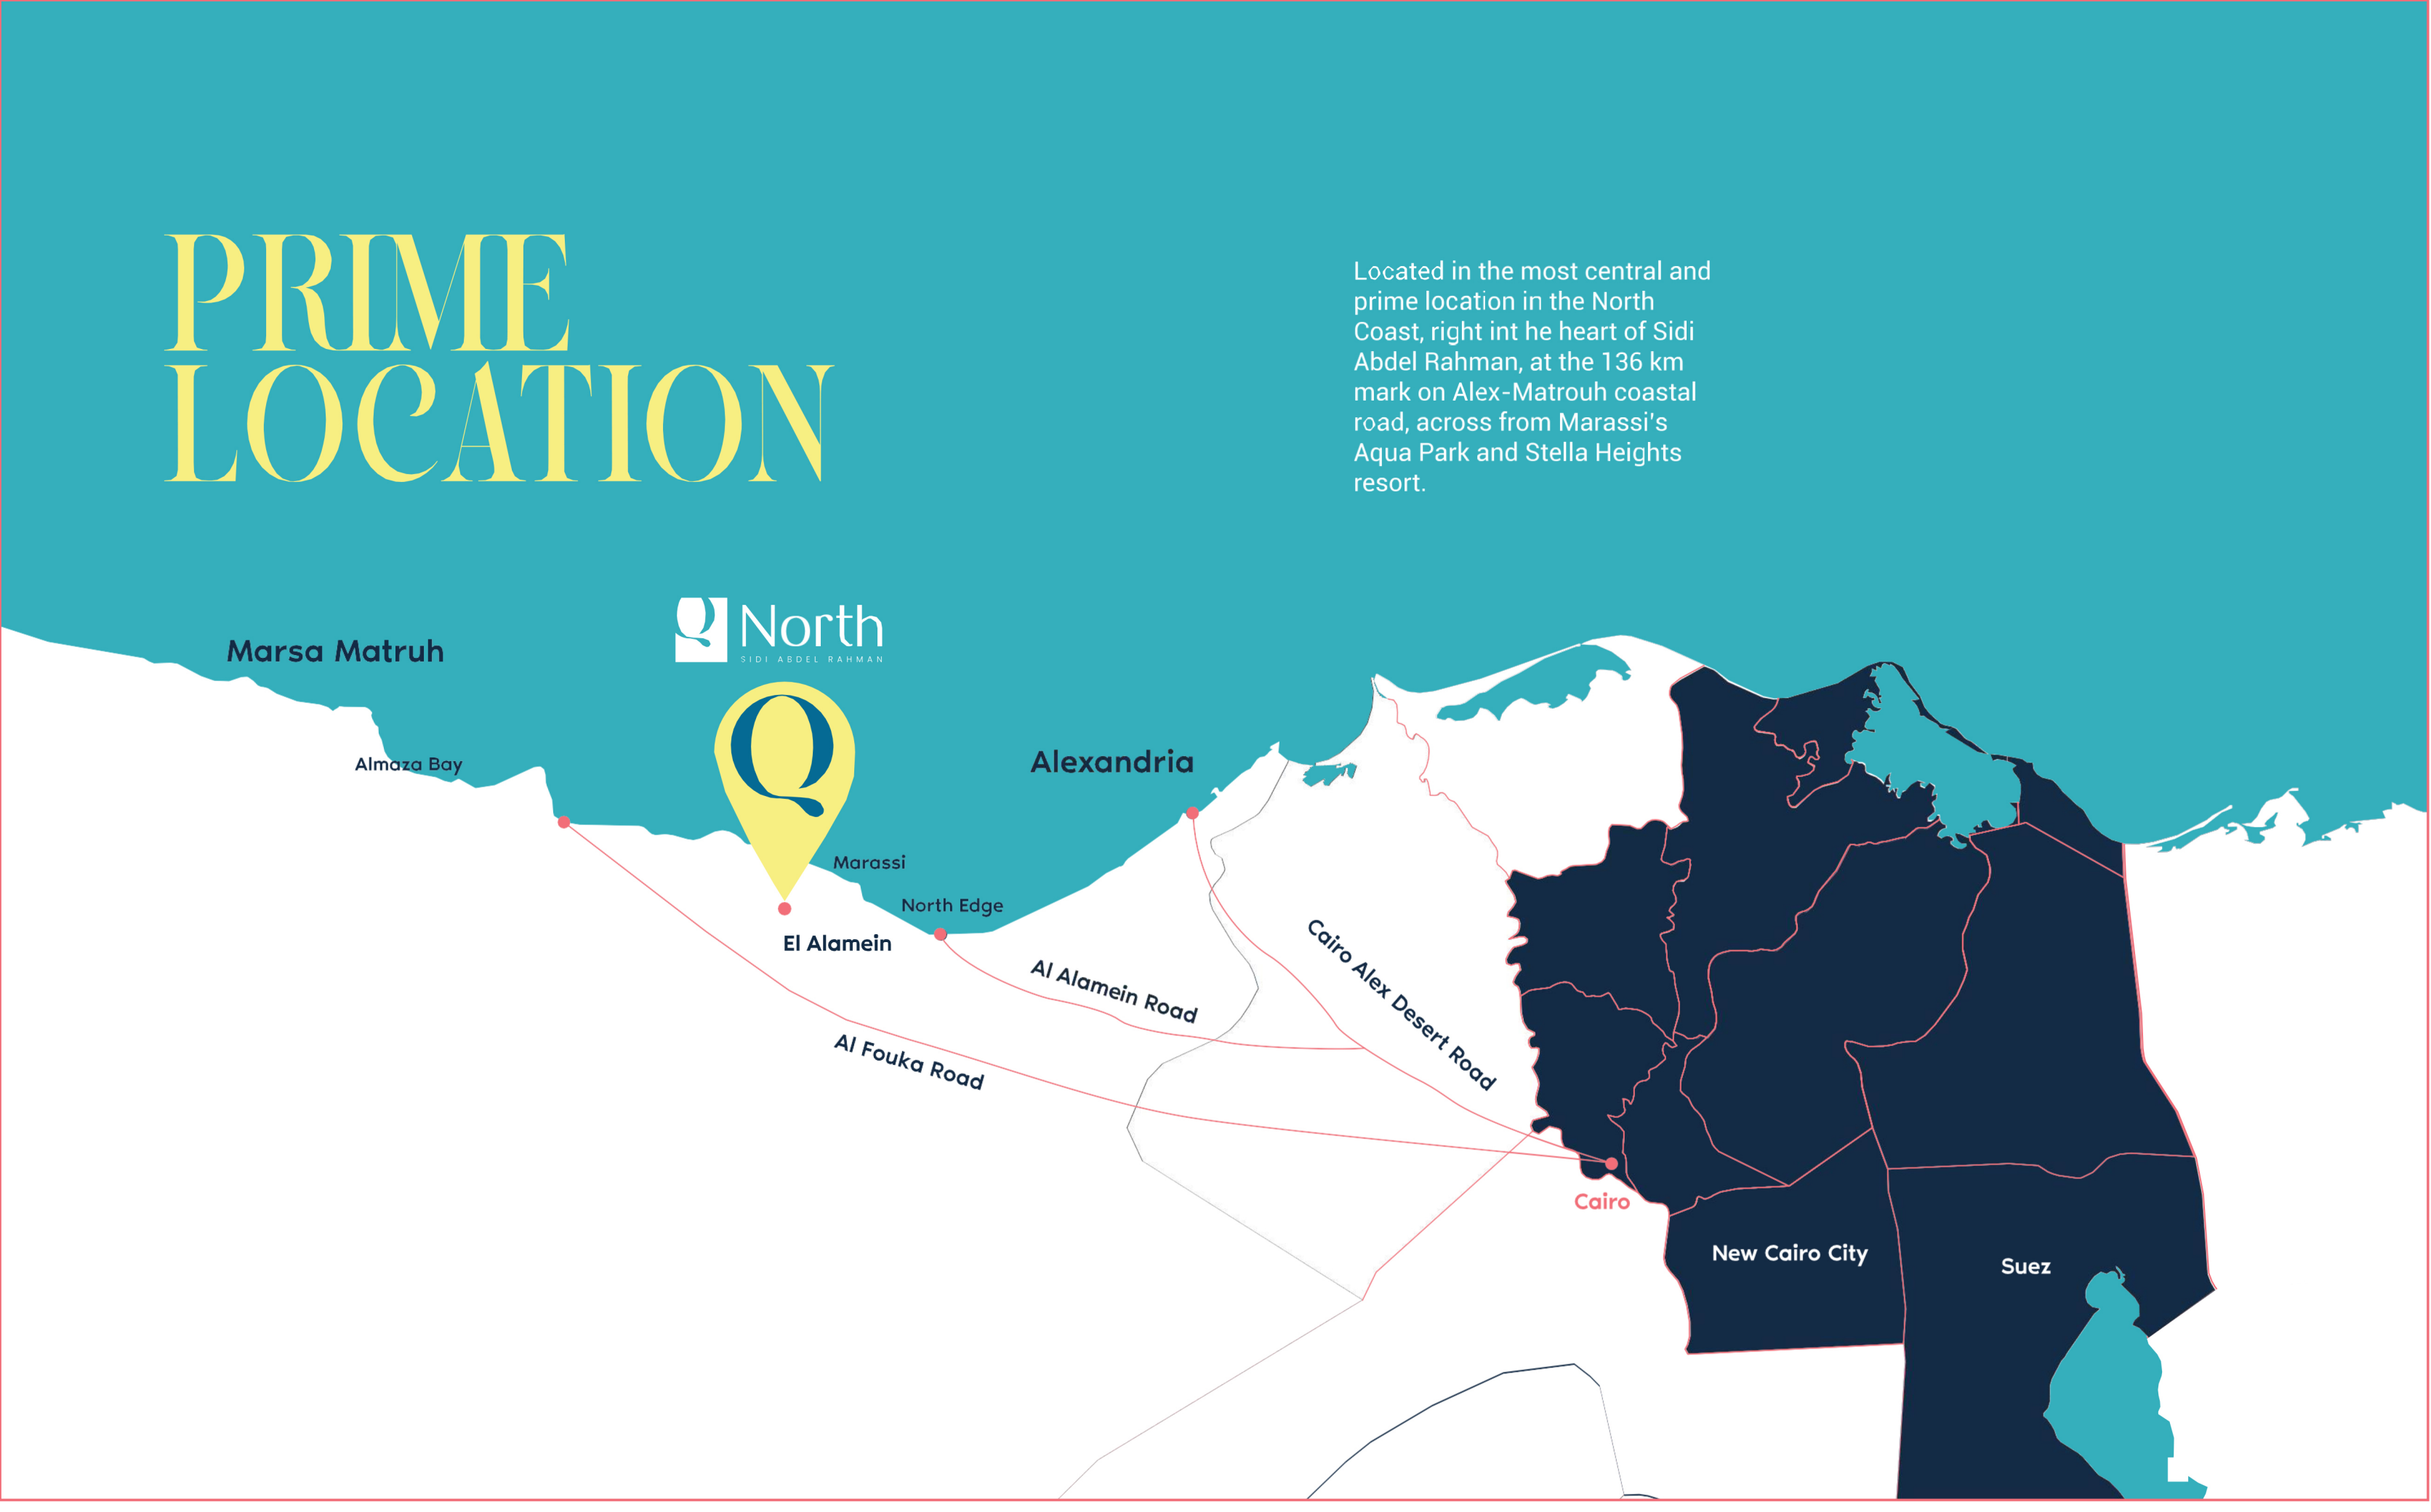

North

SIDI ABDEL RAHMAN

PRIME LOCATION

Located in the most central and prime location in the North Coast, right in the heart of Sidi Abdel Rahman, at the 136 km mark on Alex-Matrouh coastal road, across from Marassi's Aqua Park and Stella Heights resort.

Marsa Matruh

 North
SIDI ABDEL RAHMAN

Almaza Bay

Alexandria

Marassi

North Edge

El Alamein

Al Alamein Road

Cairo Alex Desert Road

Al Fouka Road

Cairo

New Cairo City

Suez

MASTER PLAN

TYPE D

UNIT CODE	NOR-D1/3-203
UNIT NO	D1-3-3-2